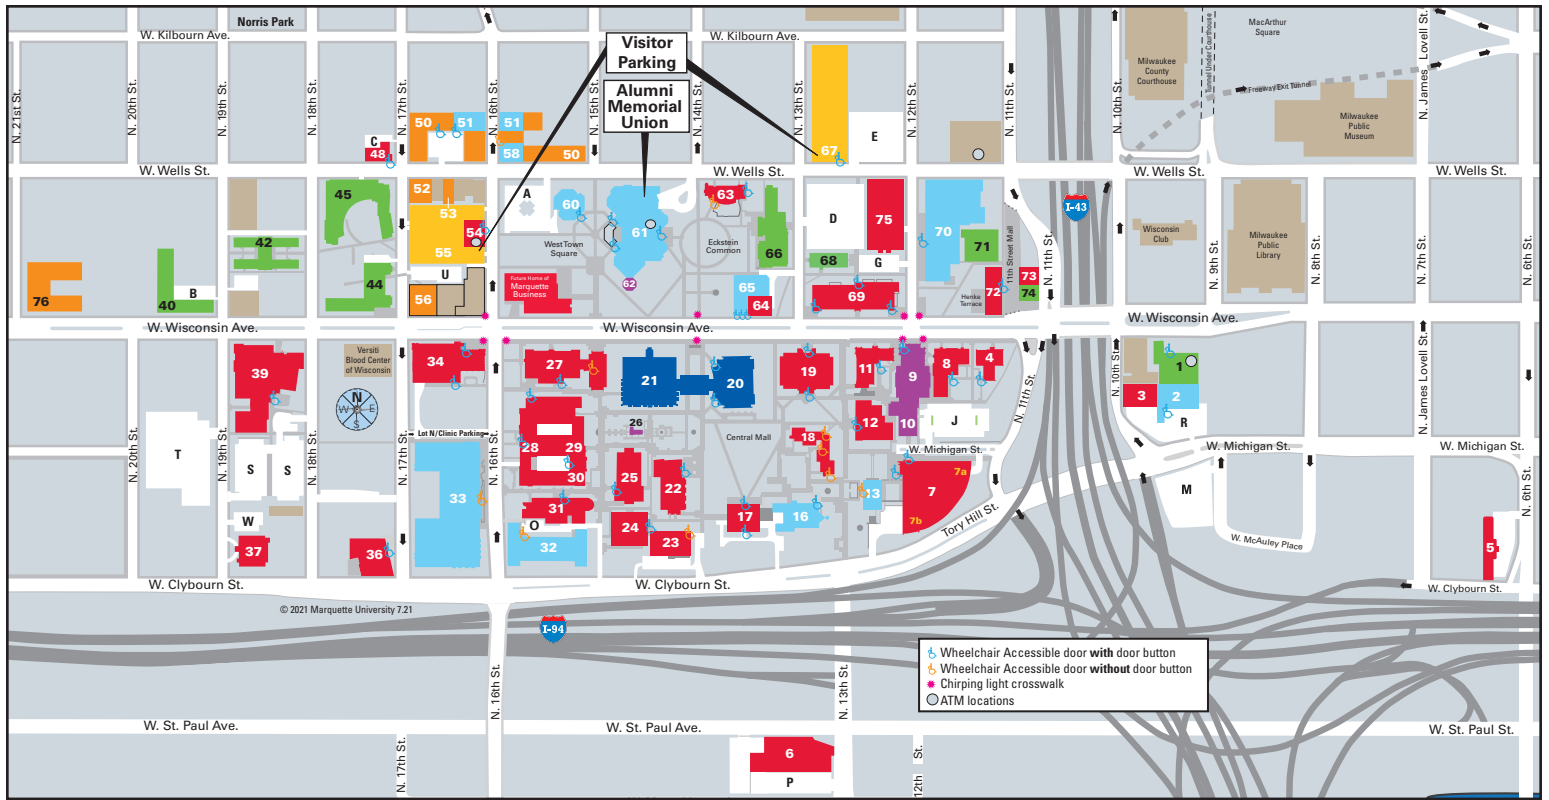

MARQUETTE UNIVERSITY – Campus Map

Academic/Administrative Buildings

313 Building	6
525 Building	5
707 Building	72
1700 Building	48
Athletic and Human Performance Research Center	75
Carpenter Tower	73
Clark Hall, College of Nursing	31
Coughlin Hall	18
Cramer Hall	28
Cudahy Hall	19
Dentistry, School of	39
Eckstein Hall, Law School	7
Engineering Hall, Opus College of Engineering	34
Grounds Maintenance Facility (not shown)	38
Haggerty Hall, and Olin Engineering Center	27
Holthusen Hall	64
Johnston Hall, Diederich College of Communication	8
Krueger Child Care Center	37
Lalumiere Language Hall	17
Marquette Hall	11
Marquette University Medical Clinic	30
Marquette University Police Department	54
O'Brien, Dr. E. J., Jesuit Residence	63
Physician Assistant Studies Building	36
Schroeder Complex, College of Health Sciences, College of Education	29
Sensenbrenner Hall, Klingler College of Arts and Sciences	4

Parking Structures

16th Street Parking Structure	55
Eckstein Hall Parking	7a, 7b
Wells Street Parking Structure	67

Art/Entertainment/Recreation Facilities

Alumni Memorial Union, University Information and Visitor Center	61
Campus Town	51
Gymnasium, Marquette	32
Haggerty Museum of Art	13
Helpaer Tennis Stadium and Recreation Center	33

Estacionamientos

Estacionamiento de la Calle 16	55
Estacionamiento del Edificio Eckstein	7a, 7b
Estacionamiento de la Calle Wells	67

Centros de Arte/Entretenimiento/Recreación

Centro de Ex-Alumnos Memorial Union, Centro de Información y Visitantes de la Universidad	61
Centro Campus Town	51
Gimnasio de Marquette	32
Museo de Arte Haggerty	13

Estadio de Tenis y Centro Recreativo Helfaer	33
Teatro Helfaer	16
Centro Al McGuire	70
Centro Recreacional Rec Plex	2
Centro Deportivo Union Sports Annex	58
Canchas Deportivas Valley (No se muestra en el mapa)	80
Teatro Universitario	65
Auditorio Weasler	60